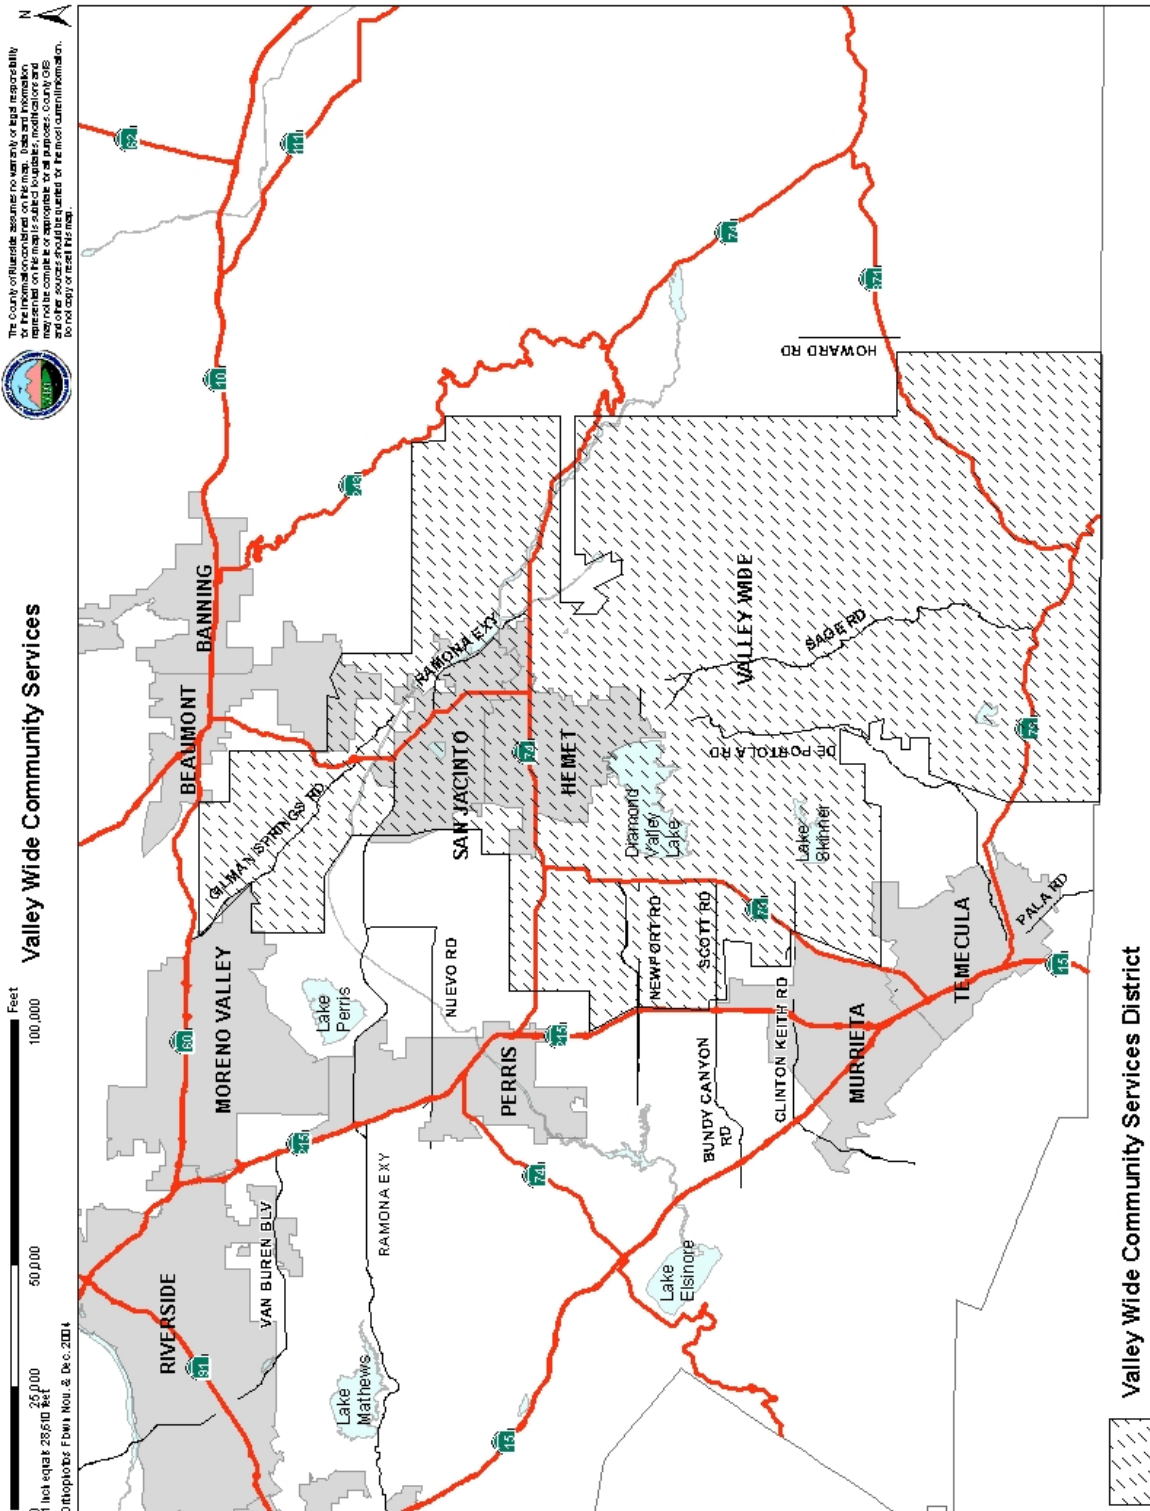

As of October 8, 2009

Figure 5-4 – Valley Wide Community Services District Map